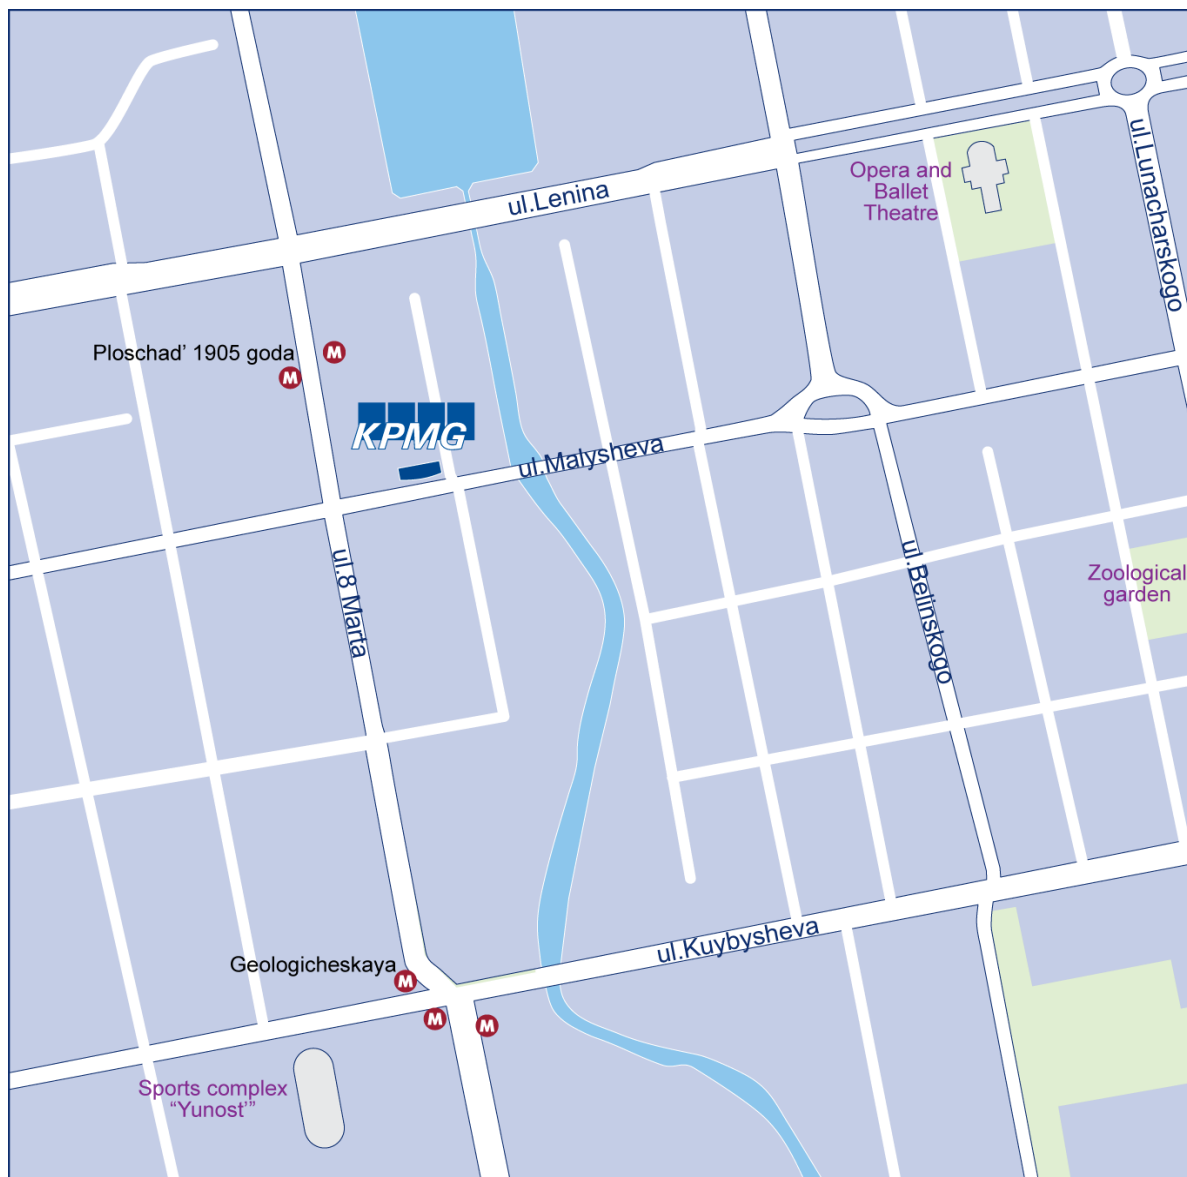

AUDIT ■ TAX ■ ADVISORY

Urals Regional Center

Office locator

Address

Limerance Business Center
8 Ulitsa Voevodina
Ekaterinburg 620014
Tel.: +7 343 253 0900
Fax: +7 343 253 1900
E-mail: ural@kpmg.ru

By car

KPMG's Ekaterinburg office is in the Limerance Business Center, at the intersection of Ulitsa Malysheva and Ulitsa 8 Marta. The business center has underground and surface parking (the entry is in front of the building, from Ulitsa Malysheva).

By public transport

Metro station: Ploshchad 1905 Goda.

Bus or trolleybus stop: Ploshchad 1905 Goda or Ploshchad Malysheva.

Tram stop: Ploshchad 1905 Goda.