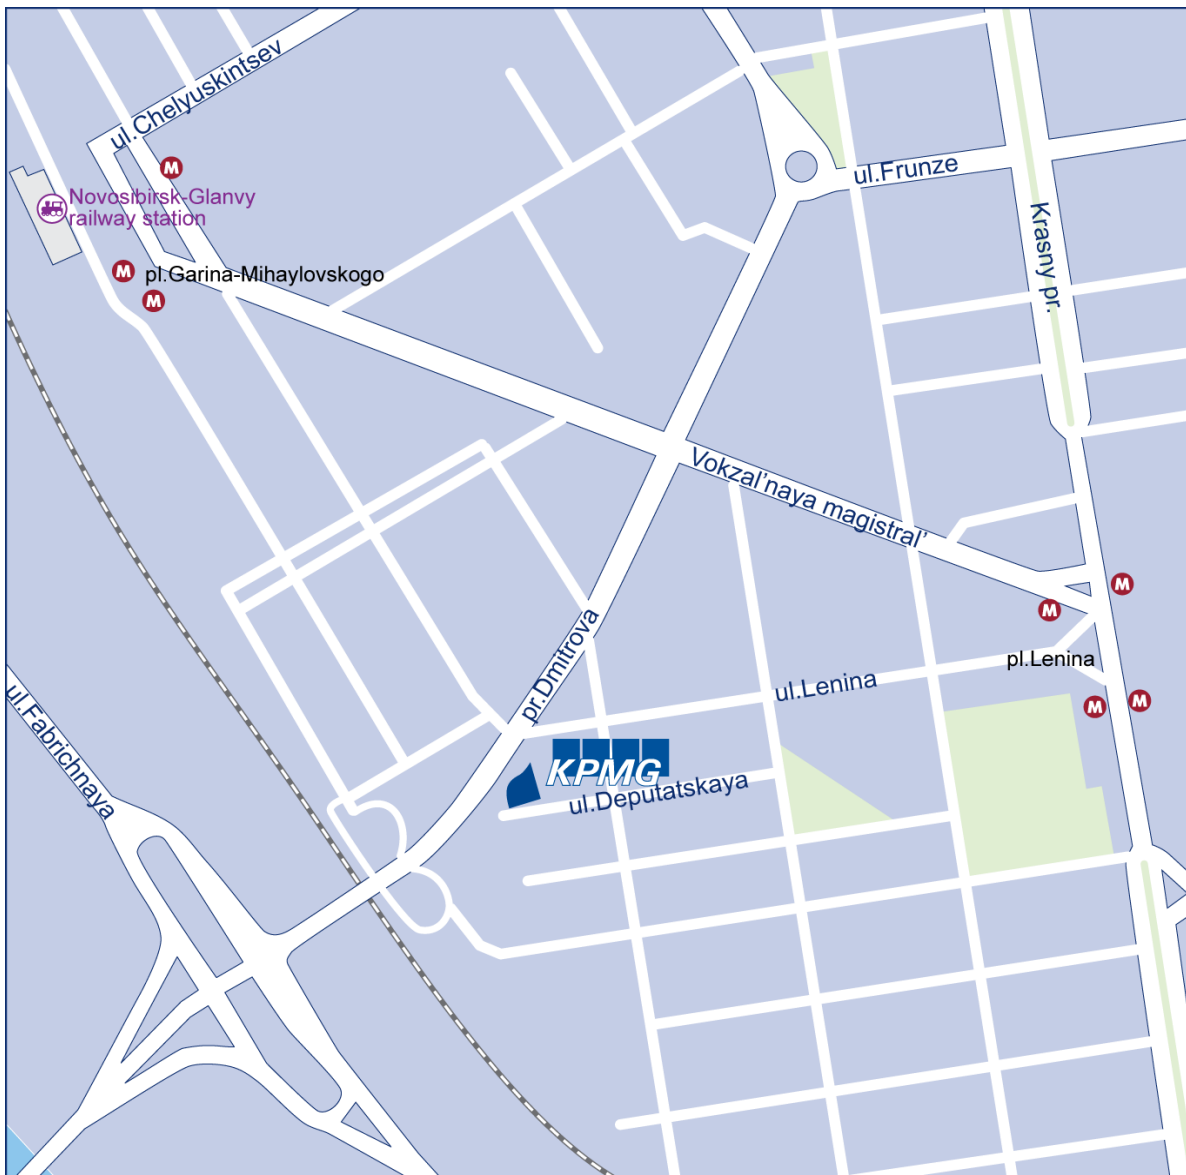

AUDIT ■ TAX ■ ADVISORY

Siberia Regional Center

Office locator

Address

RosEuroPlaza Business Center
2 Prospect Dimitrova
Novosibirsk 630099
Tel.: +7 383 230 2255
Fax: +7 383 230 2266
E-mail: novosibirsk@kpmg.ru

By car

KPMG's Novosibirsk office is in the RosEuroPlaza Business Center, at the intersection of Ulitsa Lenina and Prospect Dimitrova, next to the Krasny Fakel theater.

The only way to get to the Business Center parking lot is from Ulitsa Deputatskaya. In this case, the Krasny Fakel theater will be on your right, and the Business Center will be right after it.

To apply for a parking permit, please contact our secretary in Novosibirsk.

By public transport

Metro station

Ploshchad Lenina (exit towards the Museum of Regional Studies and the Russian Central Bank). Head along Ulitsa Lenina to where it meets Prospect Dimitrova. The RosEuroPlaza Business Center will be on your left.

Bus or minibus stop

Krasny Fakel

Buses: 202, 1064, 1096, 1135, 1172, 1179.

Minibuses: 11, 30, 1012, 1122.