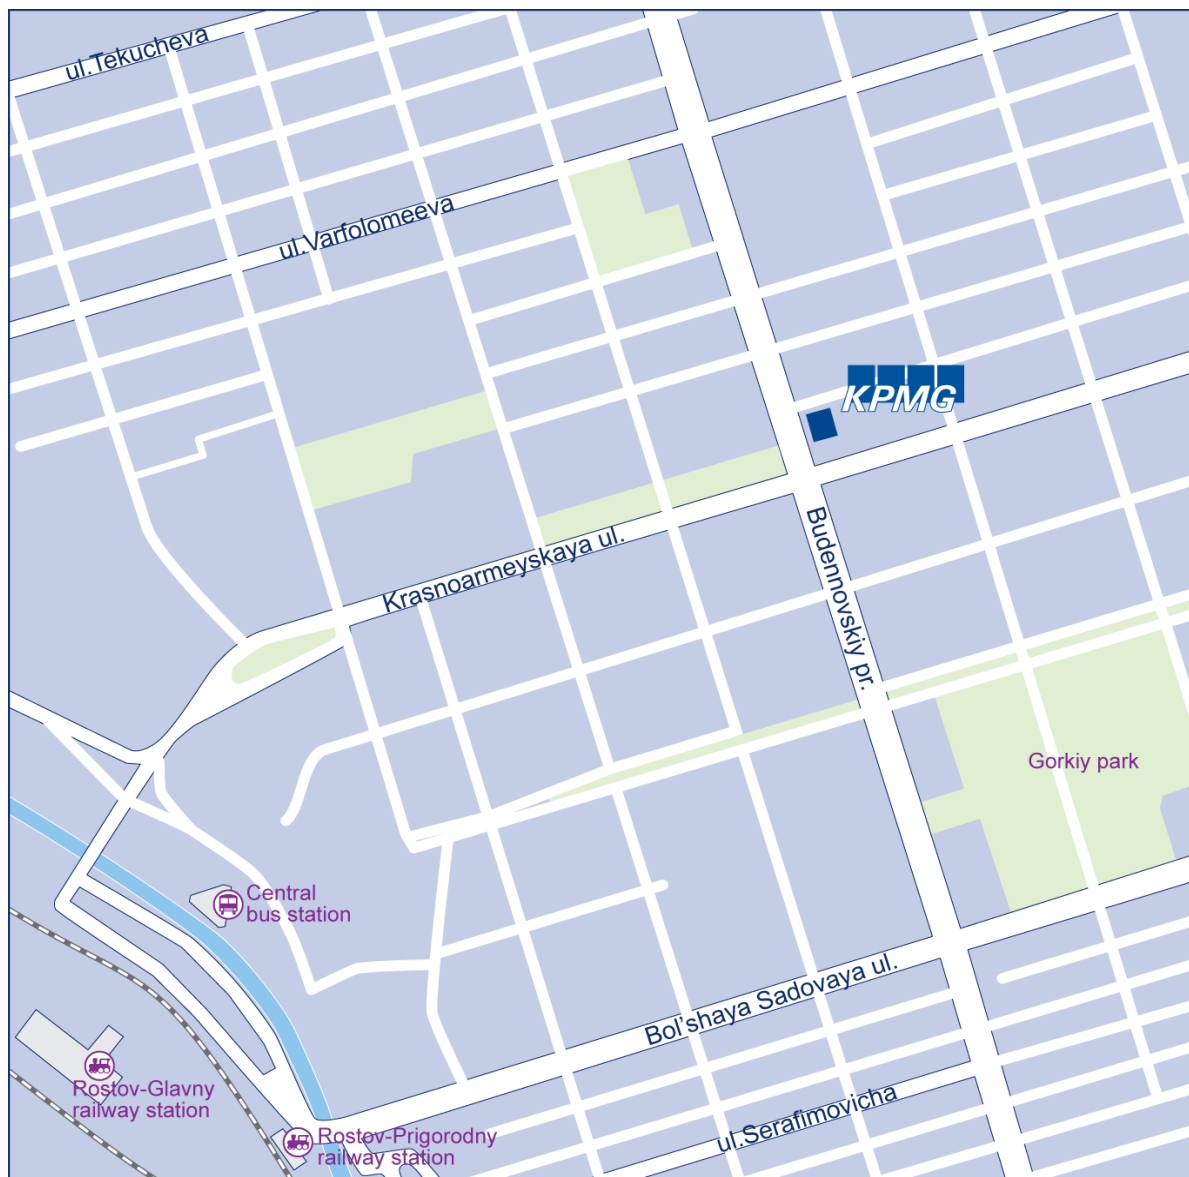

AUDIT ■ TAX ■ ADVISORY

South Regional Center

Office locator

Address

Gedon Business Center
60 Prospect Budennovsky
Rostov-on-Don 344010
Tel.: +7 863 204 0050
Fax: +7 863 204 0055
E-mail: rostovnadonu@kpmg.ru

By car

KPMG's Rostov office is in the Gedon Business Center, at the intersection of Budennovskiy Prospect and Krasnoarmeyskaya Ulitsa.

In the middle of the day, parking at the Business Centre is very difficult. However, it does have another parking lot on a nearby side street, Ulitsa Imena Goroda Volos.

By public transport

Take any option heading along Krasnoarmeyskaya Ulitsa or Prospect Budennovsky.

On Krasnoarmeyskaya Ulitsa (both directions), your stop is Prospect Budennovsky.

On Prospect Budennovsky (both directions), your stop is Circus (Ulitsa Gorkogo).